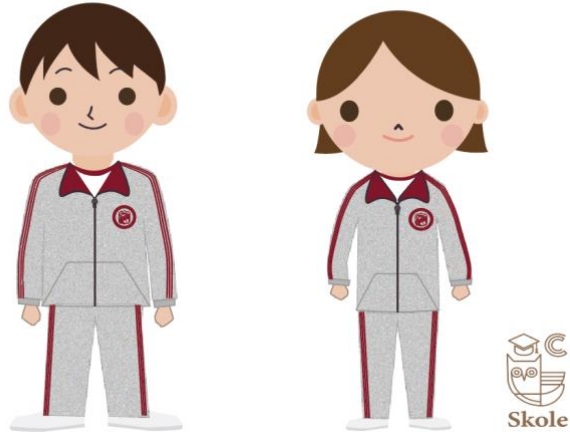

USE OF UNIFORMS

Nursery/Initial Education/Preschool (PK-KINDER)